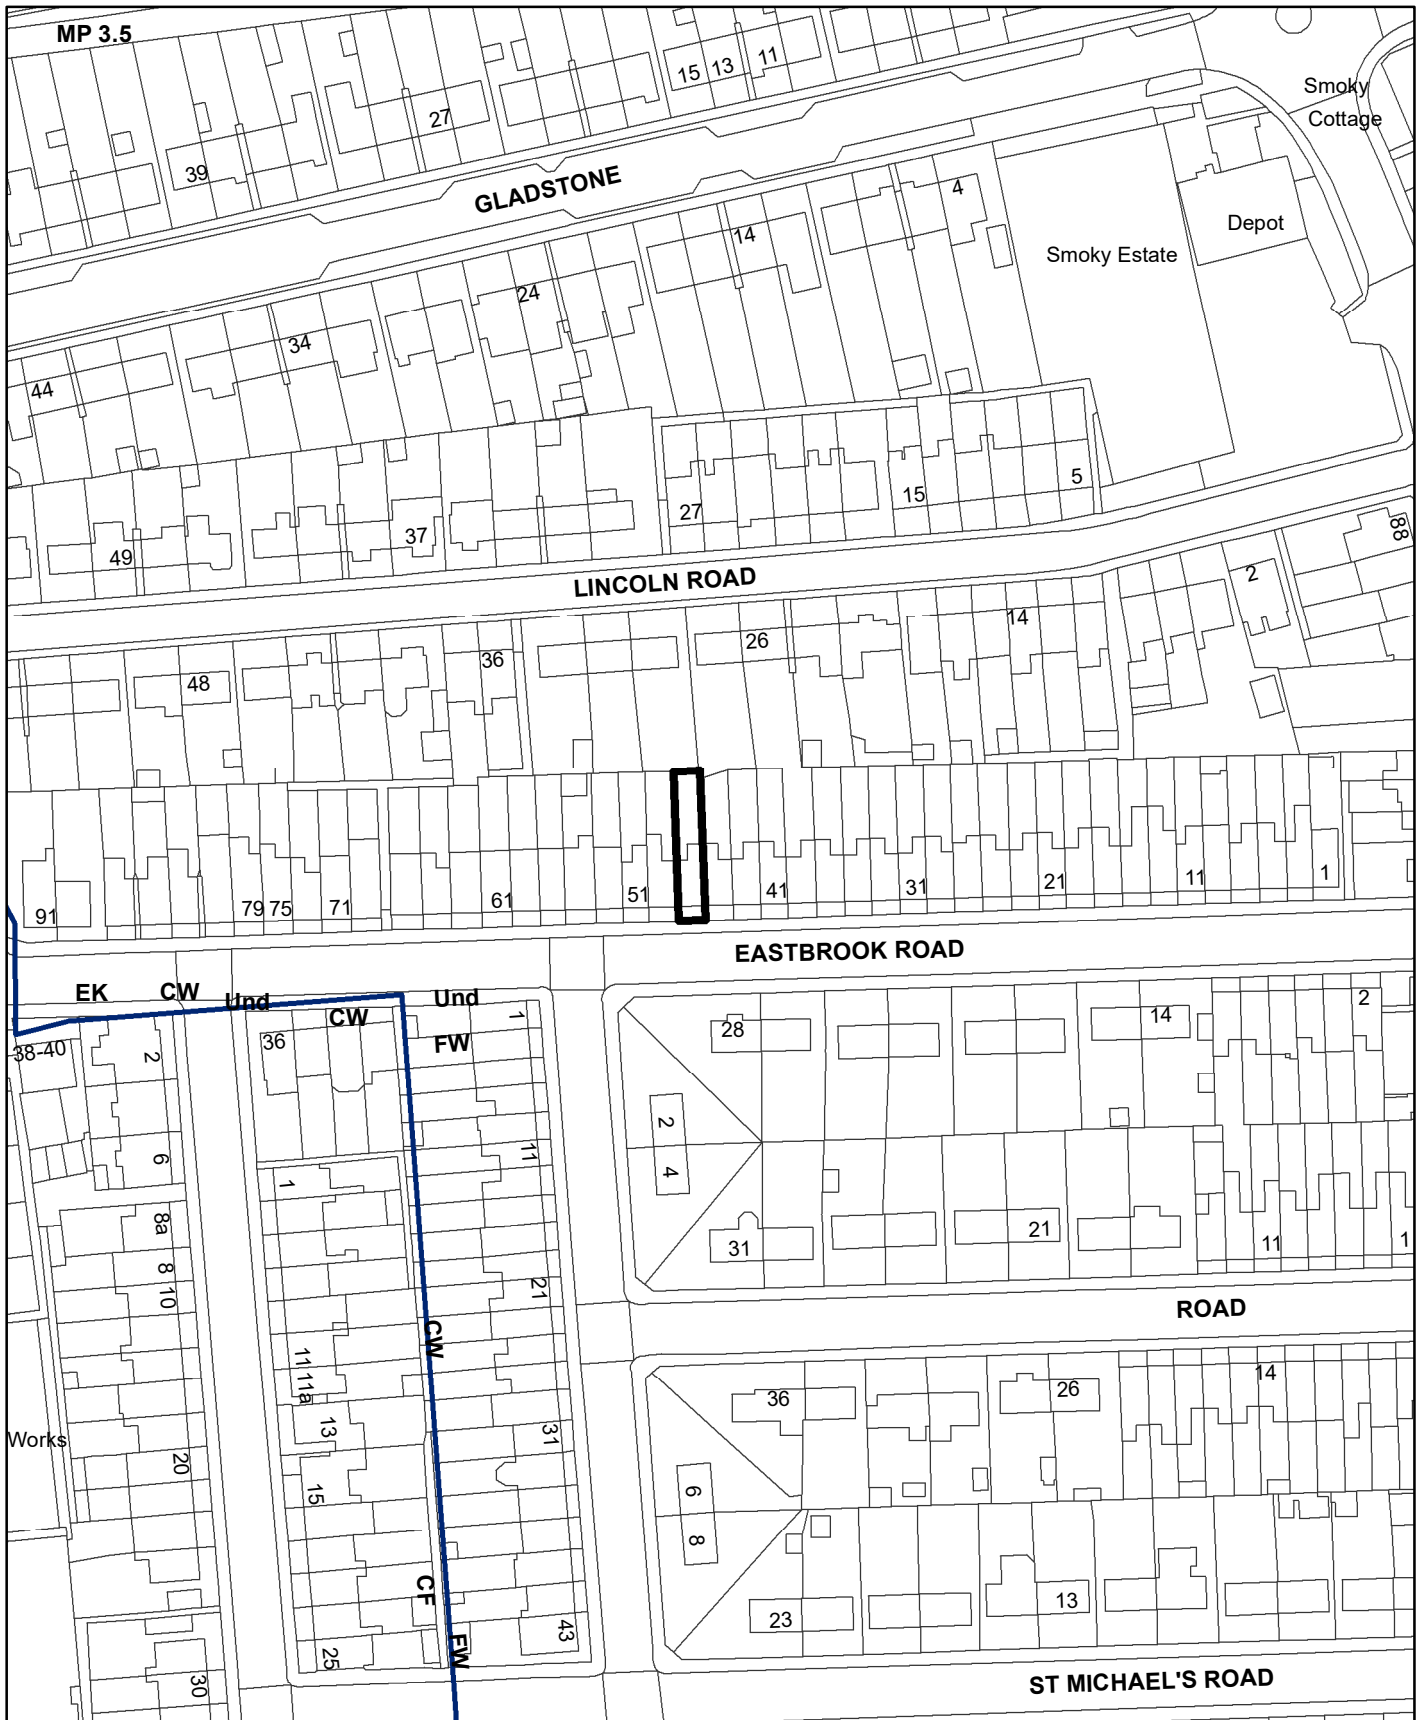

BH2024 00872 - 47 Eastbrook Road

Scale: 1:1,250